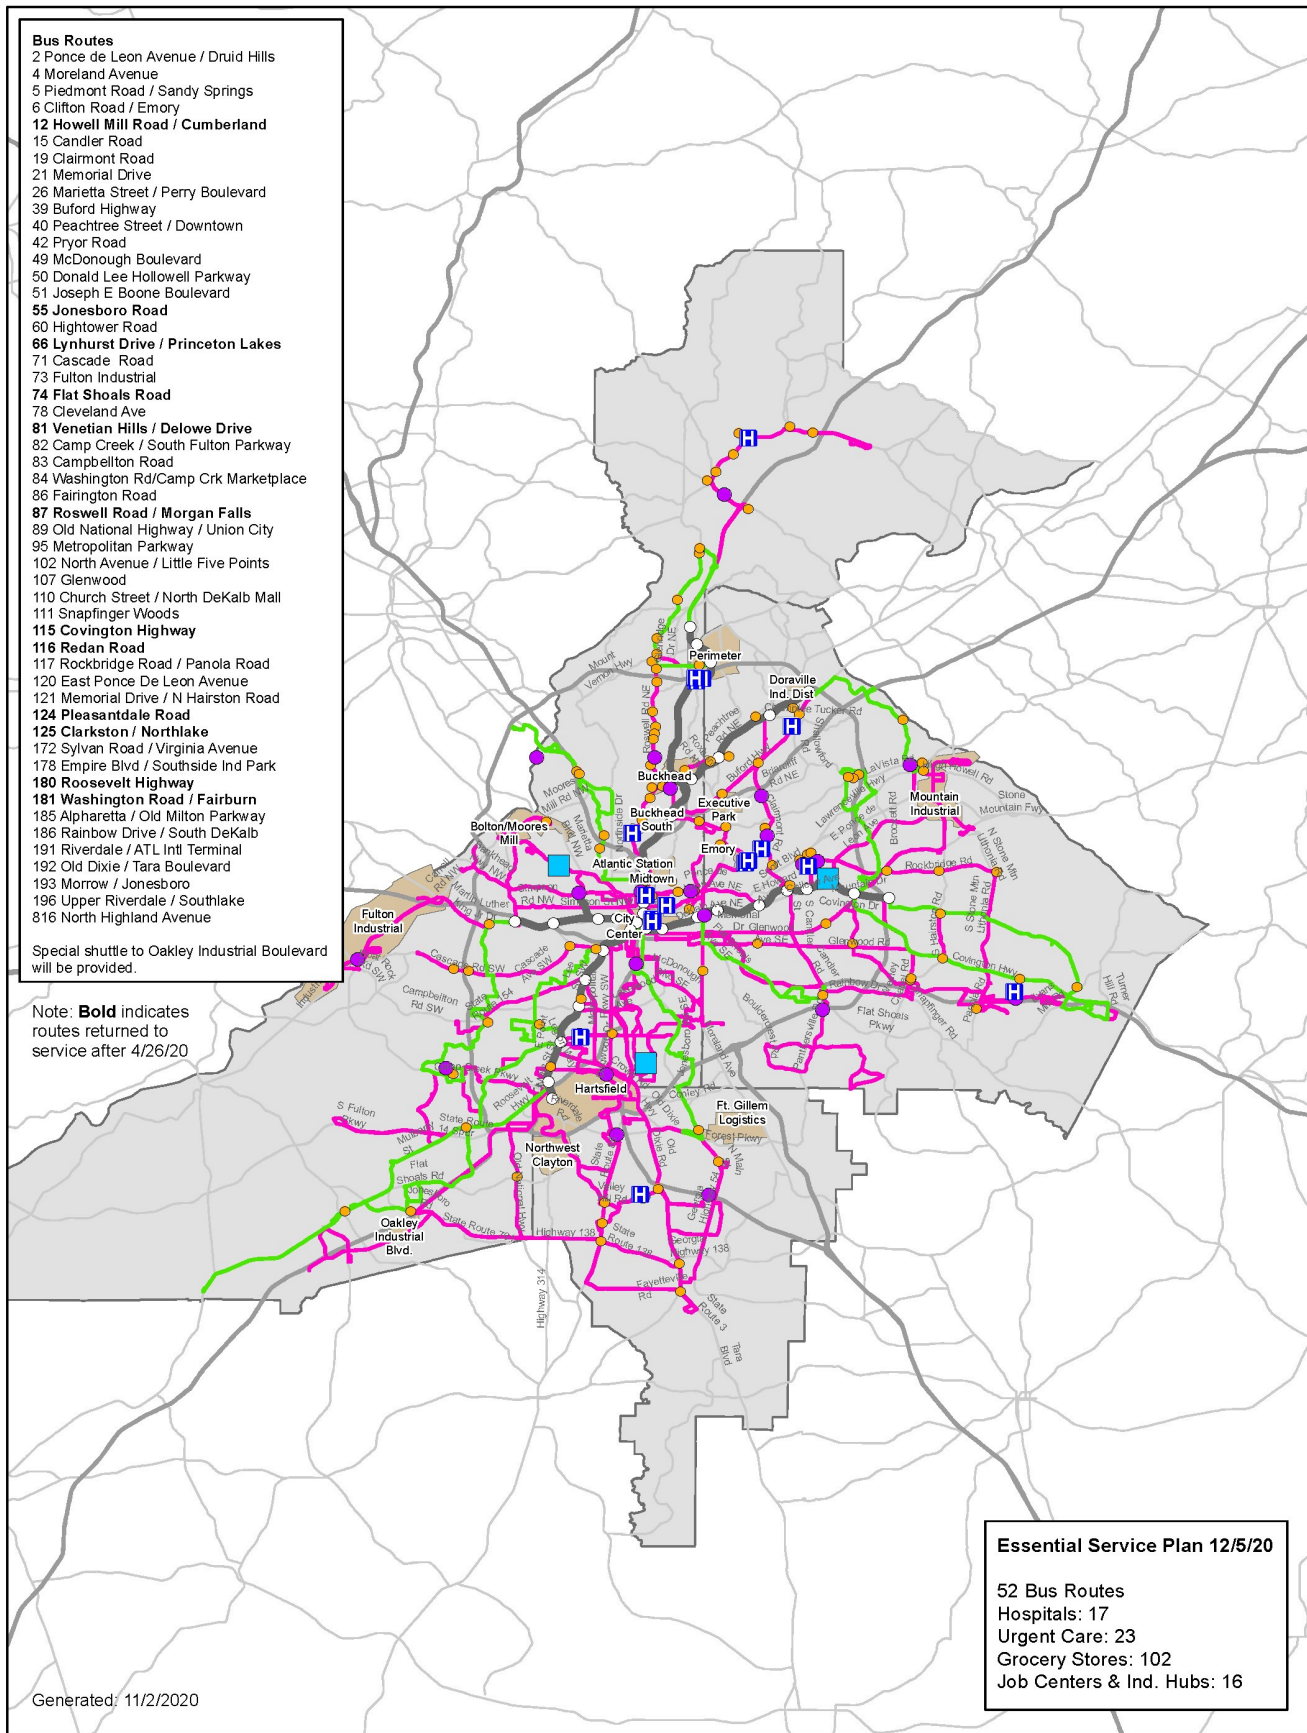

Note: **Bold** indicates routes returned to service after 4/26/20

Essential Service Plan 12/5/20

- 52 Bus Routes
- Hospitals: 17
- Urgent Care: 23
- Grocery Stores: 102
- Job Centers & Ind. Hubs: 16

Generated: 11/2/2020

Legend

MARTA Garages	MARTA Rail Stations	Expressways
Hospitals	MARTA Rail Line	Major Roads
Urgent Care Facilities	Routes Added After 4/26	Job Centers & Ind. Hubs
Grocery Stores Dec 2020	Essential Service Routes 4/20	MARTA Service Area